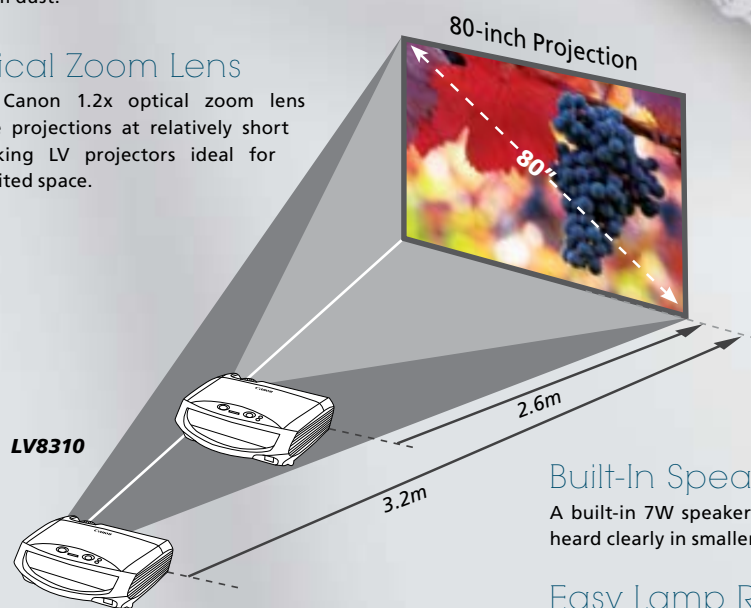

intuitive design & operation

Carrying Handle

A convenient carrying handle incorporated into the projector's sleek design allows it to be transported easily from place to place.

Lens Cover

A clear plastic lens cover protects the entire area around the lens and zoom mechanism from dust.

1.2x Optical Zoom Lens

The versatile Canon 1.2x optical zoom lens produces large projections at relatively short distances, making LV projectors ideal for rooms with limited space.

Built-In Speaker

A built-in 7W speaker makes it possible for presentations with audio to be heard clearly in smaller venues such as classrooms or conference rooms.

Easy Lamp Replacement

An opening for replacing the lamp is located on the top of the projector for easy access. In addition, a replacement counter informs you when lamps and filters need to be changed.

Direct Power On

The projector automatically switches on when the power cord is plugged into an outlet or when a computer signal is detected — a useful feature for ceiling installed projectors.