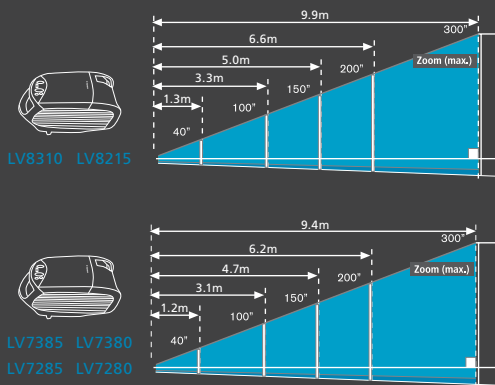

LV8310	LV8215	LV7385	LV7380	LV7285	LV7280
LCD Panel						
Resolution	1280 x 800 (WXGA)			1024 x 768 (XGA)		
Size, Aspect Ratio	0.59-inch, 16:10			0.63-inch, 4:3		
Projection Lens						
F Number and Focal Length	F1.7 - 2.0, f=19.8 - 23.7mm					
Zoom Magnification and Focus	1.2x, Non-powered					
Light Source						
Power (Normal/Quiet)	230/170W		230/170W	180/145W		
Brightness (Normal)	3000lm	2600lm	3500lm	3000lm	2600lm	2200lm
Images						
Contrast Ratio	500:1	450:1	500:1		500:1 (2000:1*)	
Projection distance	0.8 - 12.0m		0.8 - 11.3m			
Screen Size (Diagonal)	21 - 300-inch (53.34 - 762cm)					
Keystone Correction Range	Vertical ±30 degrees (with Auto Keystone)					
Terminals						
Input	DVI-I (with HDCP) / Analog RGB, Analog RGB / Component, Composite, L/R Audio, S-Video, Stereo Mini Audio, RS-232C, RJ45					
Output	Analog RGB, Stereo Mini Audio					
Mechanics						
Built-in Speaker	7 W, Monaural					
Dimensions (W x H x D) / Weight	317 x 111 x 336mm / 3.3kg					
Noise Level (Normal/Quiet)	35/29 dB					

* with Auto Iris feature

positioning the projectors