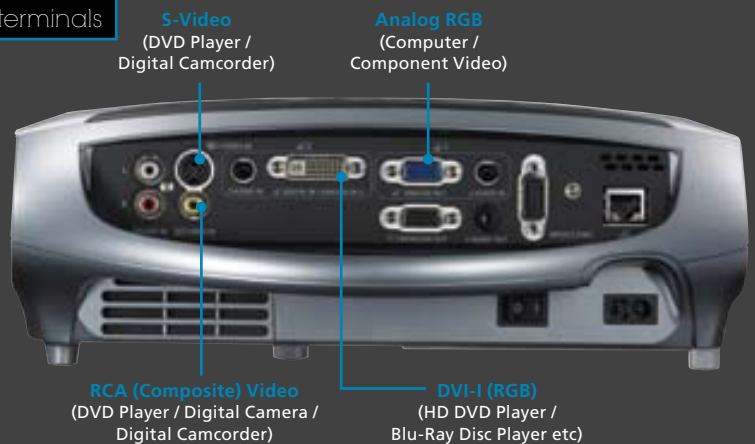

Direct Power On

The projector automatically switches on when the power cord is plugged into an outlet or when a computer signal is detected — a useful feature for ceiling installed projectors.

	LV8310	LV8215	LV7385	LV7380	LV7285	LV7280
LCD Panel						
Resolution	1280 x 800 (WXGA)			1024 x 768 (XGA)		
Size, Aspect Ratio	0.59-inch, 16:10			0.63-inch, 4:3		
Projection Lens						
F Number and Focal Length	F1.7 - 2.0, f=19.8 - 23.7mm					
Zoom Magnification and Focus	1.2x, Non-powered					
Light Source						
Power (Normal/Quiet)	230/170W		230/170W	180/145W		
Brightness (Normal)	3000lm	2600lm	3500lm	3000lm	2600lm	2200lm
Images						
Contrast Ratio	500:1	450:1	500:1		500:1 (2000:1*)	
Projection distance	0.8 - 12.0m		0.8 - 11.3m			
Screen Size (Diagonal)	21 - 300-inch (53.34 - 762cm)					
Keystone Correction Range	Vertical ±30 degrees (with Auto Keystone)					
Terminals						
Input	DVI-I (with HDCP) / Analog RGB, Analog RGB / Component, Composite, L/R Audio, S-Video, Stereo Mini Audio, RS-232C, RJ45					
Output	Analog RGB, Stereo Mini Audio					
Mechanics						
Built-in Speaker	7 W, Monaural					
Dimensions (W x H x D) / Weight	317 x 111 x 336mm / 3.3kg					
Noise Level (Normal/Quiet)	35/29 dB					

* with Auto Iris feature

positioning the projectors

terminals

supplied accessories

- Remote Control Unit (Batteries included)
- VGA Cable
- DVI to VGA Adapter

replacement parts

- Lamp 230W-NSHA (LV-LP31) for LV7385, LV8215, LV8310
- Lamp 180W-NSHA (LV-LP32) for LV7280, LV7285, LV7380

optional accessories

- DVI Cable (LV-CA29)
- Component Cable (LV-CA32)
- Ceiling Attachment (LV-CL15)

Characteristics of DLP and LCD

DLP	LCD
<ul style="list-style-type: none"> • Strong contrast ratios • Small and compact; easy to carry • Only white colors are very bright 	<ul style="list-style-type: none"> • Greater light output (lumens) for brighter images • Better color reproduction • Most ideal for office presentations