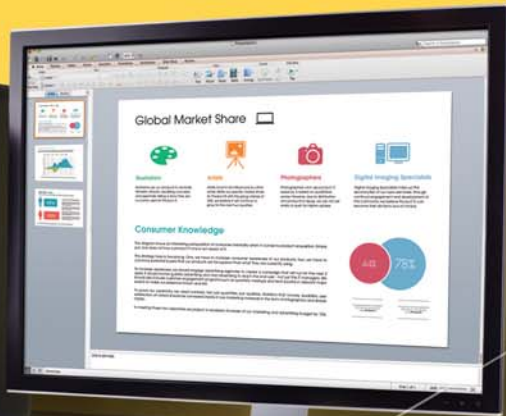

imageCLASS
LBP151dw

Canon
Delighting You Always

PRODUCTIVITY MADE COMPACT

QUICK
FIRST PRINT

AUTOMATIC
DUPLEX

WIRELESS
CONVENIENCE

Business *can* be simple

imageCLASS
LBP151dw

PRODUCTIVITY THAT FITS RIGHT IN

Canon's imageCLASS LBP151dw is a desktop printer that is designed to fit into the tightest office spaces without compromising on performance. Capable of 27 pages-per-minute (ppm) print speeds, this robust printer can be shared wirelessly on the same network and deliver automatic 2-sided printing.

If you are looking for a feature-rich printer with a good fit, make (a little) space for productivity with the imageCLASS LBP151dw.

27
Black
ppm

8Sec
First Printout Time

IMPRESSIVE PRINT CAPABILITIES

Expect high quality monochrome documents with print speed of 27 ppm (A4) with a First Print Out Time of a mere 8 seconds. With Canon's UFR II LT technology, the LBP151dw takes full advantage of the PC's constantly evolving processing speeds and operating system, delivering faster printouts. The LBP151dw also comes standard with PCL language, enabling it to work with a wide range of business applications.