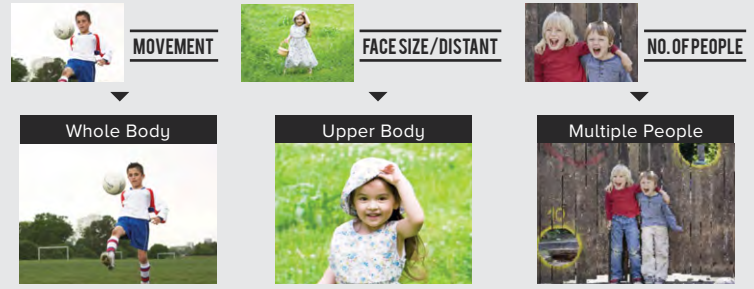

*This feature is only available for the PowerShot SX710 HS

Creative Shot

The intelligent Creative Shot mode produces 5 unique image variations plus the original image, and with up to 46 filter options under the Retro, Monochrome, Special and Natural presets, it's easy to add your personal creative flair to your images.